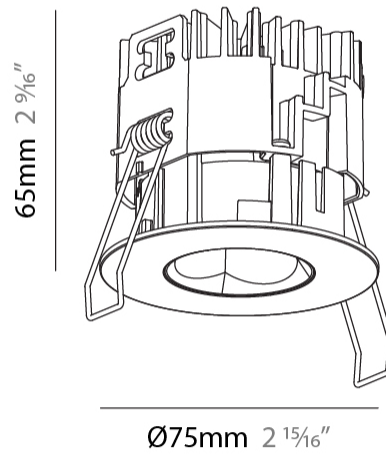

GENERAL

Series: Oiko Pro Round
Subseries: Oiko Pro Round Fixed
Brand: Prolicht
Division: Architectural
Mounting Type: Recessed
Mounting Location: Ceiling
Subcategory: Downlight

PHYSICAL

Shape: Round
Diameter (mm): 75
Diameter (in): 2 ¹⁵/₁₆
Height (mm): 65
Height (in): 2 ⁹/₁₆
Ceiling Thickness (mm): 1 - 25
Ceiling Thickness (in): 1/16 - 1 3/16
Min. Recessing Depth (mm): 70
Min. Recessing Depth (in): 2 ³/₄
Light Distribution: Direct
Diffuser: Lens Pack - Spread Lens / Linear Spread Lens / Honeycomb Louver
Fixture Finish: SSR / BKV / CWI / CRY / HAB / UFT / ITA / RUA / FTG / MYG / LOD / PUS / FRO / FUP / KIA / POP / BLS / SPG / MEY / GOH / GUM / CHC / COM / ABZ / JAG / OBR / MOS / ROR
Fixture Material: Aluminum Die Cast
Cut-out Measurements: 68mm / 2 11/16" Diameter

ELECTRICAL

Lamp Type: LED (Zhaga Standard)
Input Wattage (W): 14
Total Output Wattage (W): 12.7
Dimming: Dali Dimming
Driver Included: No
Driver Location: Recessed Housing
Driver Type: Constant Current - Universal (120Vac only for DALI driver)
Driver Class: Class 2
Input Voltage (V): 120 - 277
Constant Current (MA): 700

LED

Color Temperature (°K): 2700-6500 Tunable White
Max. Delivered Lumen (lm): 1129
Nominal Lumen (lm): 1460
CRI: >93 CRI
Lamp Life (hrs): 50000
Special LEDs offerings: Tunable White

OPTICAL

Reflector°: 36
Adjustability: Fixed

RATINGS AND CERTIFICATIONS

Certified By: Certified for North American Standards
IP rating: IP20